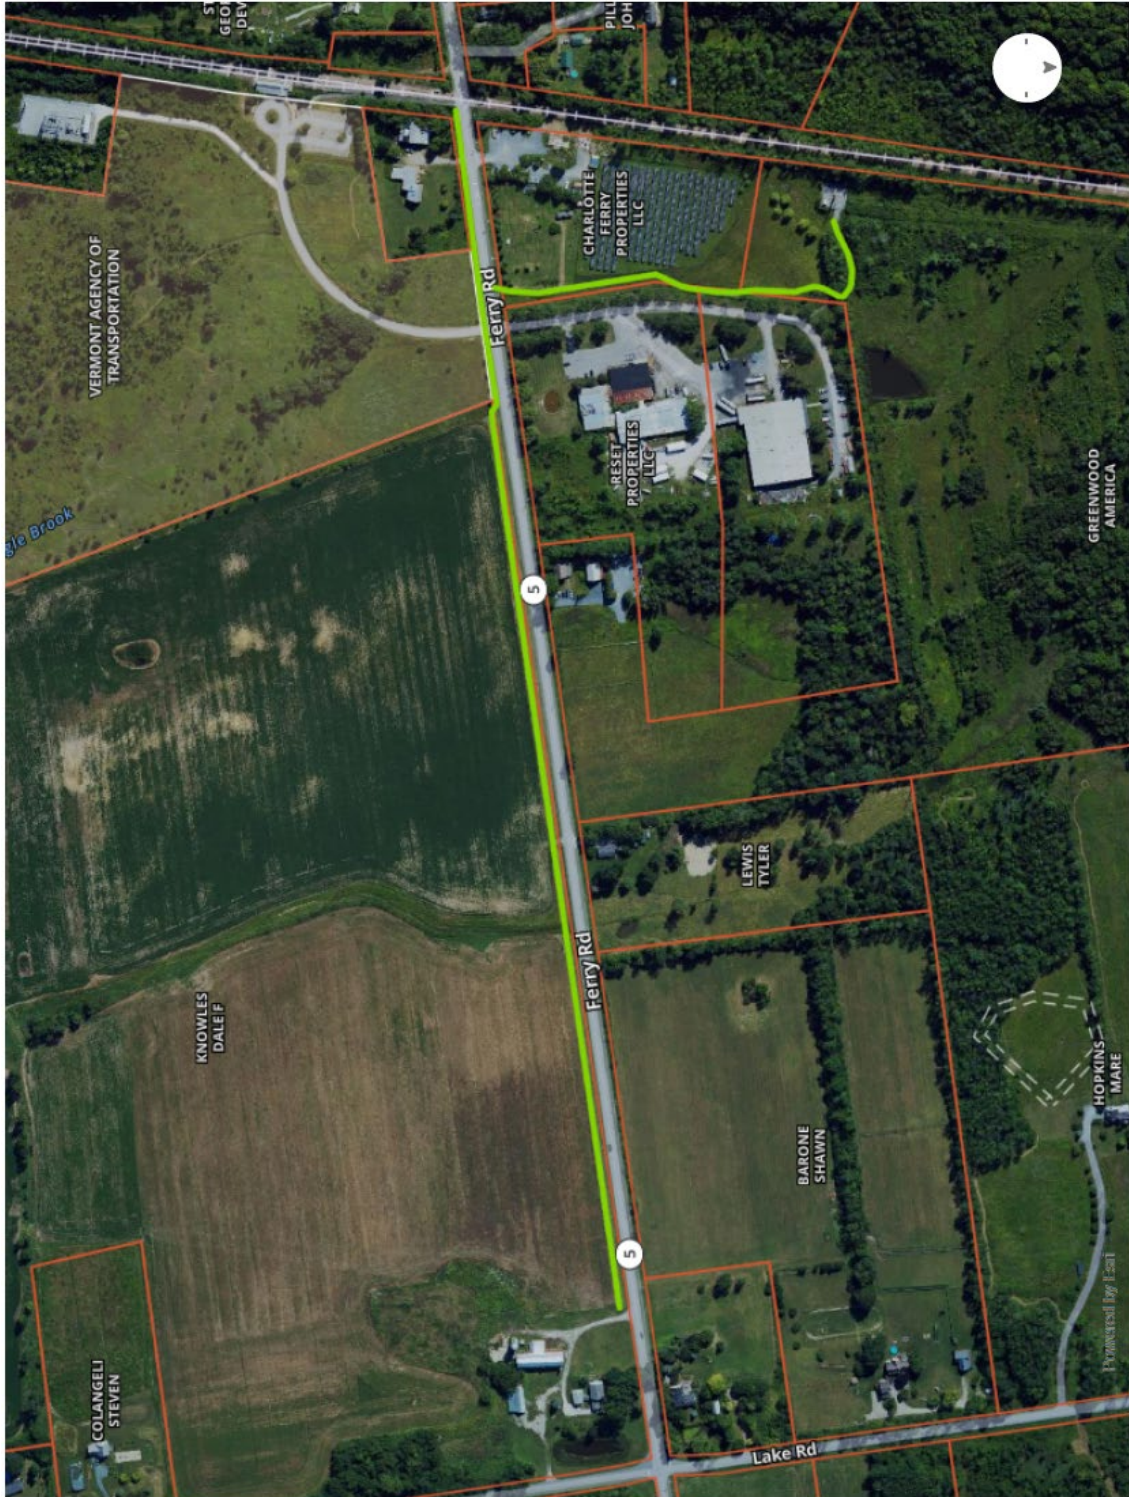

Town of Charlotte

Land Maintenance Maps

The 2025 Town Lands Maintenance Requests for Proposal refer to several maps that are listed below. The following symbols are used to delineate the work required by the Town:

— Area covered by the Brush-hogging and Land Maintenance RFP

— Area covered by the Mowing & Land Maintenance RFP

— Area covered by the Mowing & Maintenance of Cemeteries RFP

— Area covered by a separate Town owned Agricultural Lease

Map #1

Map #2

Map #3

Map #4

Map #5

Map #6

Map #7

Map #8

Map #17