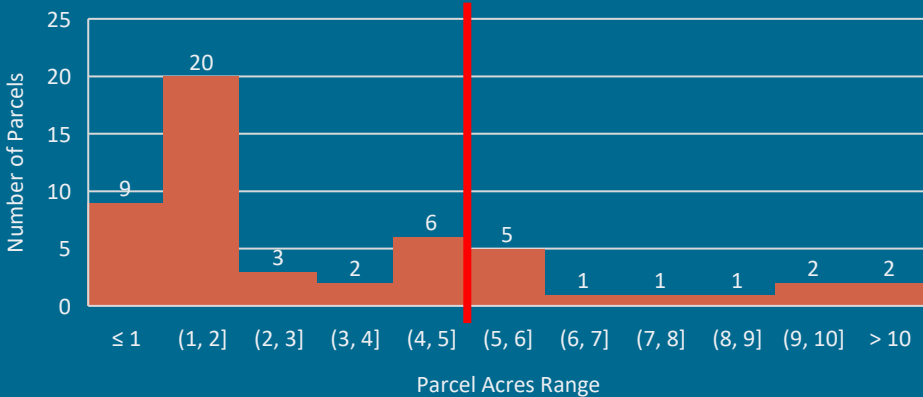

Discussion: Lot Area

Existing Lot Area	WCV	VCM West	ECV	VCM East
5 acres or less	77%	84%	72%	85%
2 acres or less	56%	66%	38%	31%
1 acre or less	17%	44%	13%	23%

West Charlotte Village Parcel Sizes

East Charlotte Village Parcel Sizes

Village Commercial (West) Parcel Sizes

Village Commercial (East) Parcel Sizes