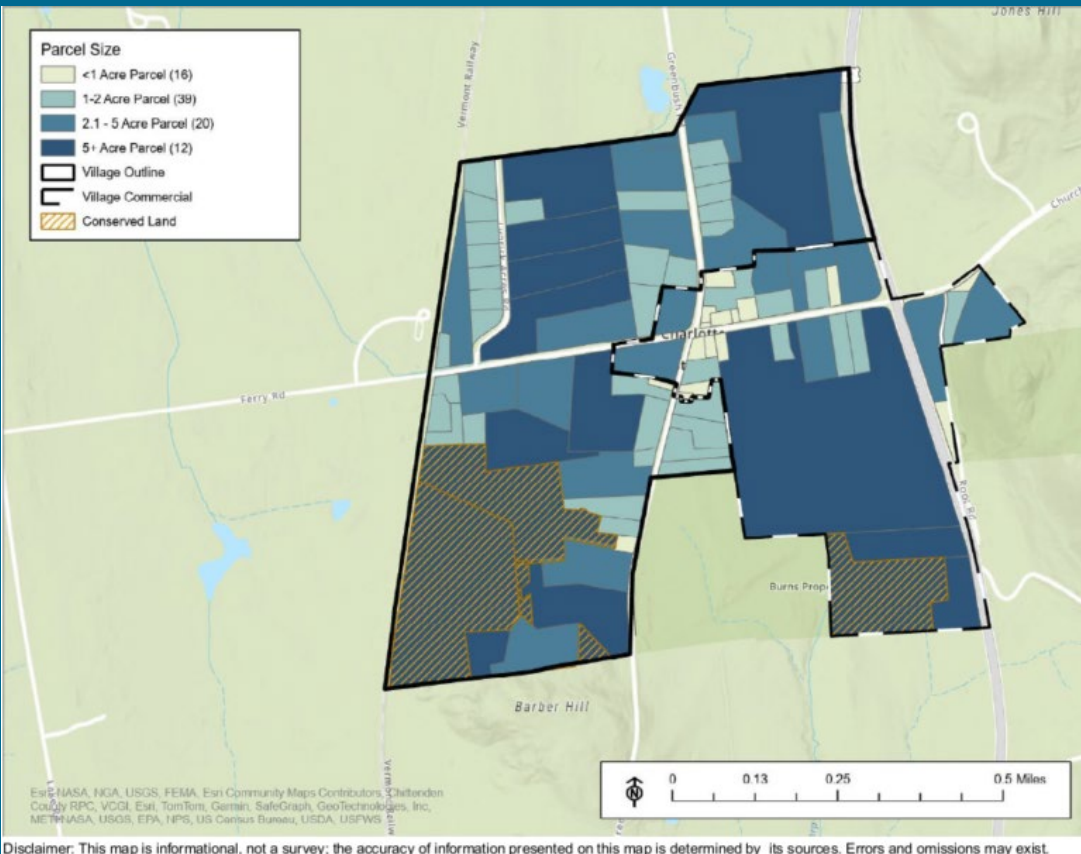

Discussion: Lot Area

Existing Lot Area	WCV	VCM West	ECV	VCM East
5 acres or less	77%	84%	72%	85%
2 acres or less	56%	66%	38%	31%
1 acre or less	17%	44%	13%	23%

West Charlotte Village Parcel Sizes

East Charlotte Village Parcel Sizes

Village Commercial (West) Parcel Sizes

Village Commercial (East) Parcel Sizes