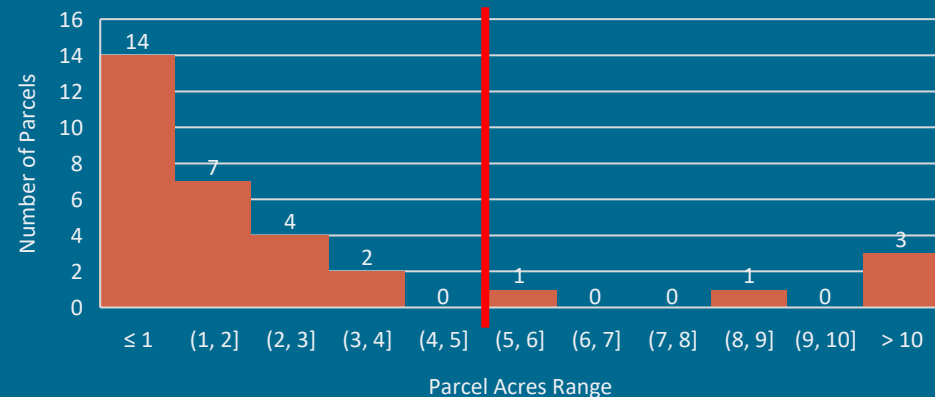

Discussion: Lot Area

Existing Lot Area	WCV	VCM West	ECV	VCM East
5 acres or less	77%	84%	72%	85%
2 acres or less	56%	66%	38%	31%
1 acre or less	17%	44%	13%	23%

West Charlotte Village Parcel Sizes

East Charlotte Village Parcel Sizes

Village Commercial (West) Parcel Sizes

Village Commercial (East) Parcel Sizes