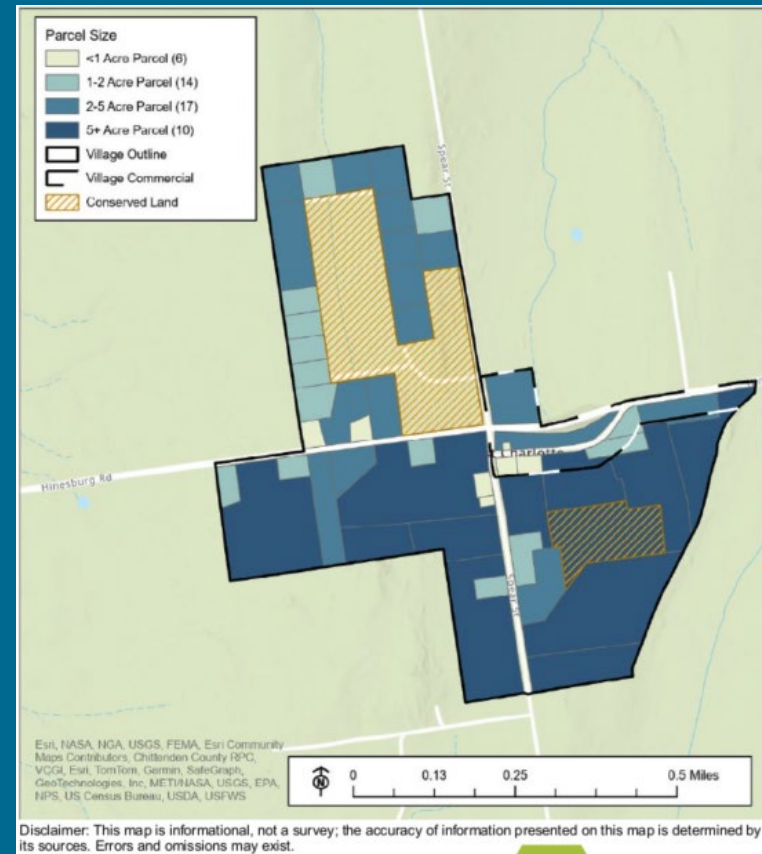

Discussion: Lot Area

Existing Lot Area	WCV	VCM West	ECV	VCM East
5 acres or less	77%	84%	72%	85%
2 acres or less	56%	66%	38%	31%
1 acre or less	17%	44%	13%	23%

West Charlotte Village Parcel Sizes

East Charlotte Village Parcel Sizes

Village Commercial (West) Parcel Sizes

Village Commercial (East) Parcel Sizes