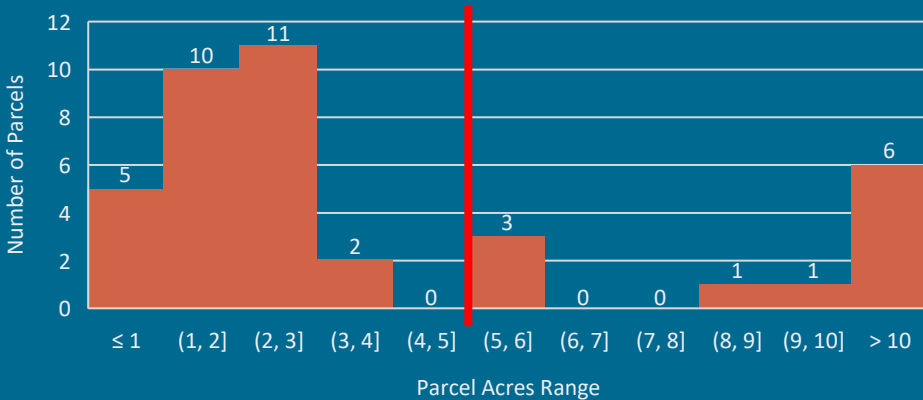

Discussion: Lot Area

Existing Lot Area	WCV	VCM West	ECV	VCM East
5 acres or less	77%	84%	72%	85%
2 acres or less	56%	66%	38%	31%
1 acre or less	17%	44%	13%	23%

West Charlotte Village Parcel Sizes

East Charlotte Village Parcel Sizes

Village Commercial (West) Parcel Sizes

Village Commercial (East) Parcel Sizes